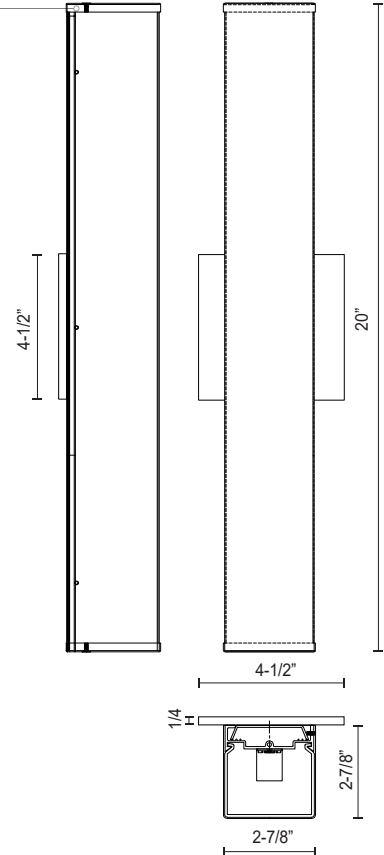

JANE
VL62220
VANITY

PROJECT

SPECIFICATION DETAILS

Fixture Dimensions	W20" x H2-7/8" x E2-7/8"
Light Source	AC LED Module
Wattage	22W
Total Lumens	1600lm
Delivered Lumens	BK-1189lm; CH-1232lm;
Voltage	120V
Color Temperature	3000K
CRI (Ra)	90CRI
Optional Color Temps	2700K - 5000K Available, Minimum Order Quantities Apply
LED Rated Life	50,000 hours
Dimming	100% - 10%, ELV Dimmer (Not Included)
Diffuser Details	White Acrylic Diffuser
ADA Compliant	Yes
Location	Damp
Mounting Style	All Orientation; Wall;
CEC Title 24 JA8	Yes, JA8-2022
Canopy Dimensions	W4-1/2" x H4-1/2" x E1/4"
Paint Finish	BK01; CH01;

* For custom options, consult factory for details.

* For warranty information, please visit www.kuzcolighting.com/warranty

DESCRIPTION

An extruded square diffuser surrounds the LED source of the geometric vanity fixture and gently spreads light. Enclosed at the ends by two thick caps the design is characterized by minimal details and clever features. During installation the lamp assembly may slide on the mounting track to allow for ideal positioning. Adding to the versatile function are the multiple fixture lengths and mounting orientations. Optional installation without backplate for smaller junction boxes.

Metal Finish
CH - Chrome
BK - Black

KUZCO

CANADA: 19054 28TH AVENUE - SURREY, BC V3Z 6M3
USA: 3035 E. LONE MOUNTAIN ROAD - LAS VEGAS, NV 89081

WWW.KUZCOLIGHTING.COM

© 2018 KUZCO LIGHTING. ALL RIGHTS RESERVED.

COMMENT